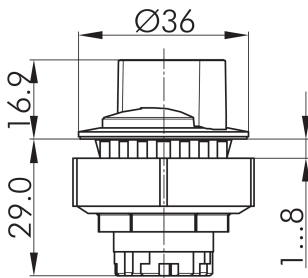

Selector head, maintained KRJMWB

Category:	Selector switches (momentary/maintained)
Series:	KOMBITAST®-R-JUWEL
Panel cut-out:	Ø 30.5 mm
Protection class:	II (protective insulation)
Degree of protection:	IP65
Switching function:	maintained action
Illumination:	no
With labelling option:	no
Front bezel	silver-coloured
Shape:	round

German
Design Award

WINNER 2014

Legend

I= Switching position >=
Spring return