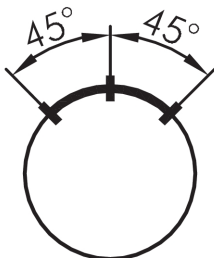

Selector head, maintained KRJMWB

Category:	Selector switches (momentary/maintained)
Series:	KOMBITAST®-R-JUWEL
Panel cut-out:	Ø 30.5 mm
Protection class:	II (protective insulation)
Degree of protection:	IP65
Switching function:	maintained action
Illumination:	no
With labelling option:	no
Front bezel	silver-coloured
Shape:	round

German
Design Award

WINNER 2014

Legend

I= Switching position >=
Spring return