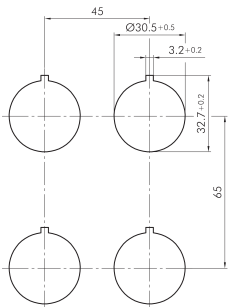

Selector head, maintained KRJMWB

Category:	Selector switches (momentary/maintained)
Series:	KOMBITAST®-R-JUWEL
Panel cut-out:	Ø 30.5 mm
Protection class:	II (protective insulation)
Degree of protection:	IP65
Switching function:	maintained action
Illumination:	no
With labelling option:	no
Front bezel	silver-coloured
Shape:	round

German
Design Award

WINNER 2014

Legend

I= Switching position >=
Spring return