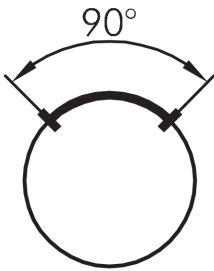

Selector head, maintained QXJWA

Category:	Selector switches (momentary/maintained)
Series:	QUARTRON-JUWEL®
Panel cut-out:	24 x 24 mm
Protection class:	II (protective insulation)
Degree of protection:	IP65
Switching function:	maintained action
Illumination:	no
With labelling option:	no
Front bezel	black
Shape:	square

Legend

**I = Switching position > =
Spring return**