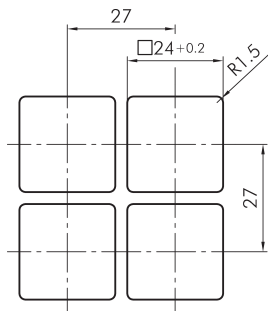

Selector head, maintained QXJWA

Category:	Selector switches (momentary/maintained)
Series:	QUARTRON-JUWEL®
Panel cut-out:	24 x 24 mm
Protection class:	II (protective insulation)
Degree of protection:	IP65
Switching function:	maintained action
Illumination:	no
With labelling option:	no
Front bezel	black
Shape:	square

Legend

**I = Switching position > =
Spring return**