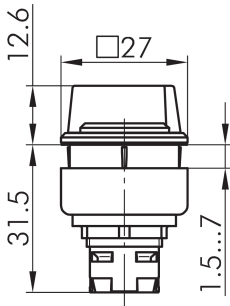

Selector head, maintained QXJWA

Category:	Selector switches (momentary/maintained)
Series:	QUARTRON-JUWEL®
Panel cut-out:	24 x 24 mm
Protection class:	II (protective insulation)
Degree of protection:	IP65
Switching function:	maintained action
Illumination:	no
With labelling option:	no
Front bezel	black
Shape:	square

Legend

**I = Switching position > =
Spring return**