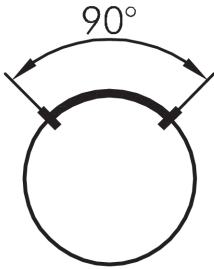

### Selector head, maintained RRJWA

Category:	Selector switches (momentary/maintained)
Series:	RONTRON-R-JUWEL
Panel cut-out:	Ø 22.3 mm
Protection class:	II (protective insulation)
Degree of protection:	IP65
Switching function:	maintained action
Illumination:	no
With labelling option:	no
Front bezel	silver-coloured
Shape:	round

#### Legend

**I= Switching position >= Spring return**