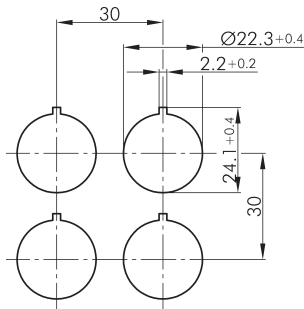

### Selector head, maintained RRJWA

Category:	Selector switches (momentary/maintained)
Series:	RONTRON-R-JUWEL
Panel cut-out:	Ø 22.3 mm
Protection class:	II (protective insulation)
Degree of protection:	IP65
Switching function:	maintained action
Illumination:	no
With labelling option:	no
Front bezel	silver-coloured
Shape:	round

#### Legend

**I= Switching position >= Spring return**