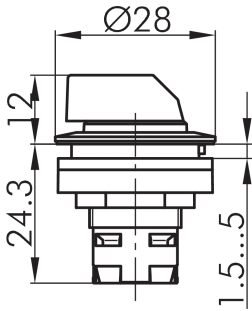

### Selector head, maintained RRJWA

Category:	Selector switches (momentary/maintained)
Series:	RONTRON-R-JUWEL
Panel cut-out:	Ø 22.3 mm
Protection class:	II (protective insulation)
Degree of protection:	IP65
Switching function:	maintained action
Illumination:	no
With labelling option:	no
Front bezel	silver-coloured
Shape:	round

#### Legend

**I= Switching position >= Spring return**