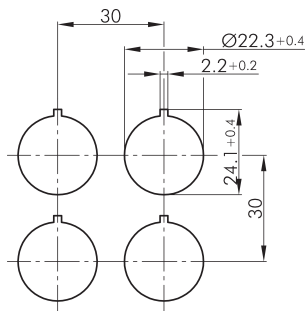

Selector head, maintained RRJWASW

Category:	Selector switches (momentary/maintained)
Series:	RONTRON-R-JUWEL
Panel cut-out:	Ø 22.3 mm
Protection class:	II (protective insulation)
Degree of protection:	IP65
Switching function:	maintained action
Illumination:	no
With labelling option:	no
Front bezel:	black
Positive opening:	no
Shape:	round

Legend

I= Switching position >=
Spring return