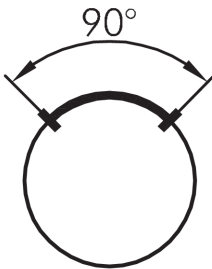

Selector head, maintained RRJWASW

Category:	Selector switches (momentary/maintained)
Series:	RONTRON-R-JUWEL
Panel cut-out:	Ø 22.3 mm
Protection class:	II (protective insulation)
Degree of protection:	IP65
Switching function:	maintained action
Illumination:	no
With labelling option:	no
Front bezel:	black
Positive opening:	no
Shape:	round

Legend

I= Switching position >=
Spring return