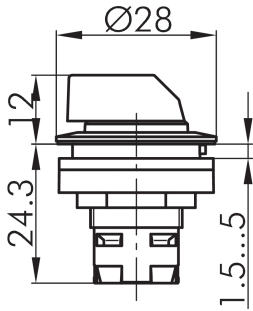

Selector head, maintained RRJWASW

Category:	Selector switches (momentary/maintained)
Series:	RONTRON-R-JUWEL
Panel cut-out:	Ø 22.3 mm
Protection class:	II (protective insulation)
Degree of protection:	IP65
Switching function:	maintained action
Illumination:	no
With labelling option:	no
Front bezel:	black
Positive opening:	no
Shape:	round

Legend

I= Switching position >=
Spring return