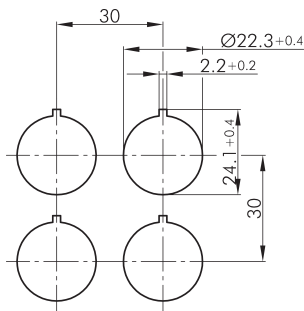

Selector head, maintained RRJWB

Category:	Selector switches (momentary/maintained)
Series:	RONTRON-R-JUWEL
Panel cut-out:	Ø 22.3 mm
Protection class:	II (protective insulation)
Degree of protection:	IP65
Switching function:	maintained action
Illumination:	no
With labelling option:	no
Front bezel	silver-coloured
Shape:	round

Legend

I= Switching position >= Spring return