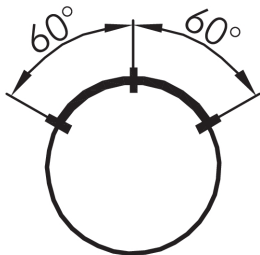

Selector head, maintained RRJWB

Category:	Selector switches (momentary/maintained)
Series:	RONTRON-R-JUWEL
Panel cut-out:	Ø 22.3 mm
Protection class:	II (protective insulation)
Degree of protection:	IP65
Switching function:	maintained action
Illumination:	no
With labelling option:	no
Front bezel	silver-coloured
Shape:	round

Legend

I= Switching position >= Spring return