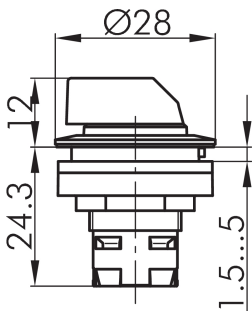

Selector head, maintained RRJWB

Category:	Selector switches (momentary/maintained)
Series:	RONTRON-R-JUWEL
Panel cut-out:	Ø 22.3 mm
Protection class:	II (protective insulation)
Degree of protection:	IP65
Switching function:	maintained action
Illumination:	no
With labelling option:	no
Front bezel	silver-coloured
Shape:	round

Legend

I= Switching position >= Spring return