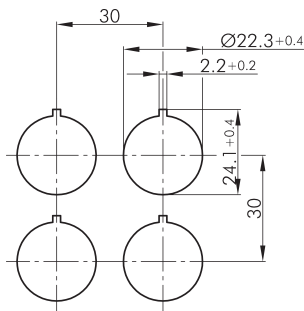

Selector head, maintained RRJWSW

Category:	Selector switches (momentary/maintained)
Series:	RONTRON-R-JUWEL
Panel cut-out:	Ø 22.3 mm
Protection class:	II (protective insulation)
Degree of protection:	IP65
Switching function:	maintained action
Illumination:	no
With labelling option:	no
Front bezel:	black
Positive opening:	no
Shape:	round

Legend

I= Switching position >= Spring return