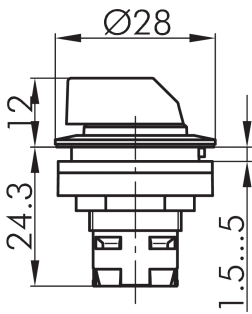

Selector head, maintained RRJWSW

Category:	Selector switches (momentary/maintained)
Series:	RONTRON-R-JUWEL
Panel cut-out:	Ø 22.3 mm
Protection class:	II (protective insulation)
Degree of protection:	IP65
Switching function:	maintained action
Illumination:	no
With labelling option:	no
Front bezel:	black
Positive opening:	no
Shape:	round

Legend

I= Switching position >= Spring return