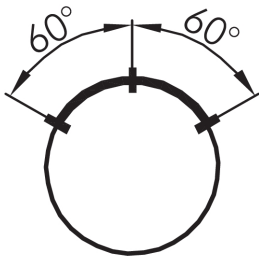

Selector head, maintained RRJWSW

Category:	Selector switches (momentary/maintained)
Series:	RONTRON-R-JUWEL
Panel cut-out:	Ø 22.3 mm
Protection class:	II (protective insulation)
Degree of protection:	IP65
Switching function:	maintained action
Illumination:	no
With labelling option:	no
Front bezel:	black
Positive opening:	no
Shape:	round

Legend

I= Switching position >= Spring return