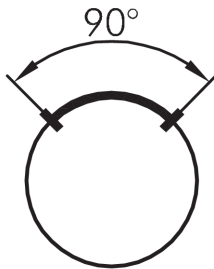

Selector head, maintained RXJWA

Category:	Selector switches (momentary/maintained)
Series:	RX-JUWEL
Panel cut-out:	Ø 22.3 mm
Protection class:	II (protective insulation)
Degree of protection:	IP65
Switching function:	maintained action
Illumination:	no
With labelling option:	no
Front bezel	charcoal
Shape:	round

Legend

I= Switching position >= Spring return