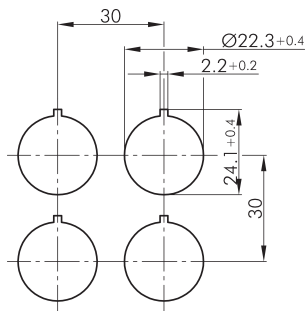

Selector head, maintained RXJWA

Category:	Selector switches (momentary/maintained)
Series:	RX-JUWEL
Panel cut-out:	Ø 22.3 mm
Protection class:	II (protective insulation)
Degree of protection:	IP65
Switching function:	maintained action
Illumination:	no
With labelling option:	no
Front bezel	charcoal
Shape:	round

Legend

I= Switching position >= Spring return