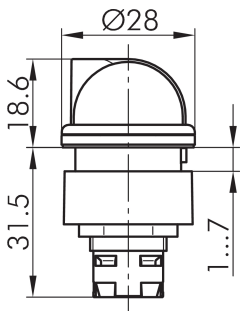

Selector head, maintained RXJWA

Category:	Selector switches (momentary/maintained)
Series:	RX-JUWEL
Panel cut-out:	Ø 22.3 mm
Protection class:	II (protective insulation)
Degree of protection:	IP65
Switching function:	maintained action
Illumination:	no
With labelling option:	no
Front bezel	charcoal
Shape:	round

Legend

I= Switching position >= Spring return