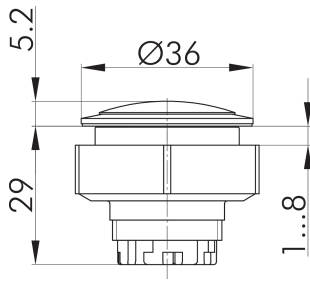

Pilot light head KRJMN

Category:	Pilot lights
Series:	KOMBITAST®-R-JUWEL
Panel cut-out:	Ø 30.5 mm
Protection class:	II (protective insulation)
Degree of protection:	IP65
Illumination:	yes
With labelling option:	yes
Front bezel	silver-coloured
Shape:	round