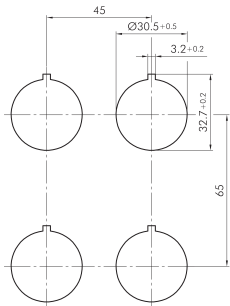

Pilot light head KRJMN

Category:	Pilot lights
Series:	KOMBITAST®-R-JUWEL
Panel cut-out:	Ø 30.5 mm
Protection class:	II (protective insulation)
Degree of protection:	IP65
Illumination:	yes
With labelling option:	yes
Front bezel	silver-coloured
Shape:	round