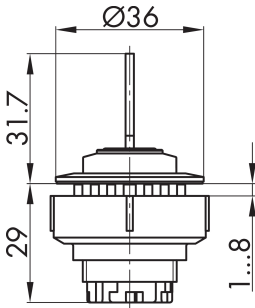

### Key actuator, maintained KRJMSSA17E

Description: including two keys other lock types on request

Category: Key switches (momentary/maintained)  
 Series: KOMBITAST®-R-JUWEL  
 Panel cut-out: Ø 30.5 mm  
 Protection class: II (protective insulation)  
 Degree of protection: IP65  
 Switching function: maintained action  
 Illumination: no  
 With labelling option: no  
 Front bezel: silver-coloured  
 Shape: round

#### Legend

**I= Switching position >=**  
**Spring return O= Key**  
**removable position**