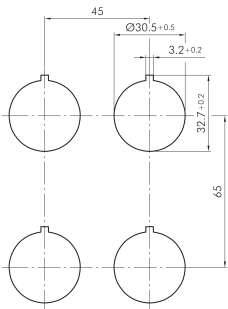

### Key actuator, maintained KRJMSSA17E

Description: including two keys other lock types on request

Category: Key switches (momentary/maintained)  
 Series: KOMBITAST®-R-JUWEL  
 Panel cut-out: Ø 30.5 mm  
 Protection class: II (protective insulation)  
 Degree of protection: IP65  
 Switching function: maintained action  
 Illumination: no  
 With labelling option: no  
 Front bezel: silver-coloured  
 Shape: round

#### Legend

**I= Switching position >=**  
**Spring return O= Key**  
**removable position**