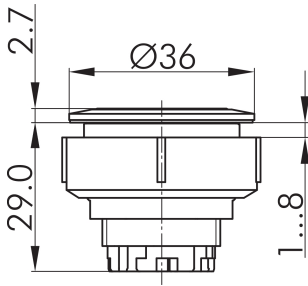

Pushbutton head KRJMT

Category:	Pushbuttons
Series:	KOMBITAST®-R-JUWEL
Panel cut-out:	Ø 30.5 mm
Protection class:	II (protective insulation)
Travel:	6 mm
Illumination:	yes
With labelling option:	yes
Front bezel	silver-coloured
Storage temperature:	-50°C ... 85°C
Operating temperature:	-40°C ... 70°C
Mechanical life:	1 million switching cycles *1)
Shape:	round