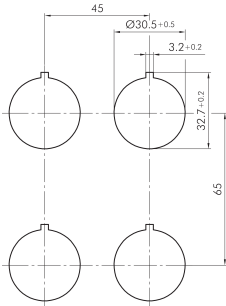

Pushbutton head KRJMT

Category:	Pushbuttons
Series:	KOMBITAST®-R-JUWEL
Panel cut-out:	Ø 30.5 mm
Protection class:	II (protective insulation)
Travel:	6 mm
Illumination:	yes
With labelling option:	yes
Front bezel	silver-coloured
Storage temperature:	-50°C ... 85°C
Operating temperature:	-40°C ... 70°C
Mechanical life:	1 million switching cycles *1)
Shape:	round