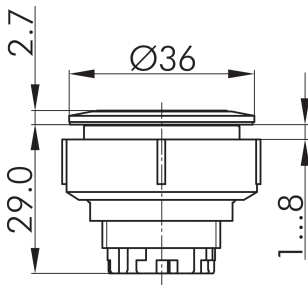

Pushbutton head with ring illumination KRJMTLR

Description: incl. lens, inscription on request

Category: Pushbuttons
 Series: KOMBITAST®-R-JUWEL
 Panel cut-out: Ø 30.5 mm
 Protection class: II (protective insulation)
 Degree of protection: IP69K
 Travel: 6 mm
 Illumination: yes
 With labelling option: yes
 Front bezel: silver-coloured
 Shape: round