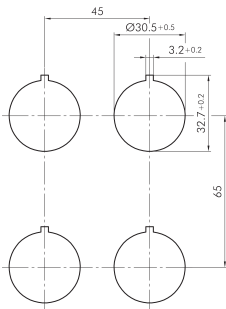

Pushbutton head with ring illumination KRJMTLR

Description: incl. lens, inscription on request

Category: Pushbuttons
 Series: KOMBITAST®-R-JUWEL
 Panel cut-out: Ø 30.5 mm
 Protection class: II (protective insulation)
 Degree of protection: IP69K
 Travel: 6 mm
 Illumination: yes
 With labelling option: yes
 Front bezel: silver-coloured
 Shape: round