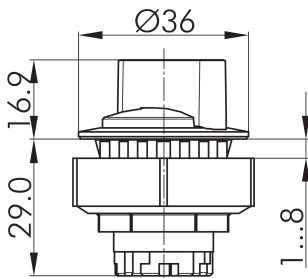

Selector head, maintained KRJMWA

Category:	Selector switches (momentary/maintained)
Series:	KOMBITAST®-R-JUWEL
Panel cut-out:	Ø 30.5 mm
Protection class:	II (protective insulation)
Degree of protection:	IP65
Switching function:	maintained action
Illumination:	no
With labelling option:	no
Front bezel	silver-coloured
Shape:	round

German
Design Award

WINNER 2014

Legend

**I = Switching position > =
Spring return**