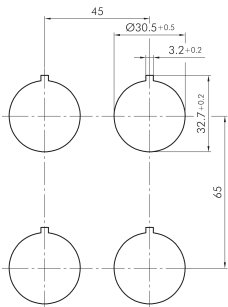

Selector head, maintained KRJMWA

Category:	Selector switches (momentary/maintained)
Series:	KOMBITAST®-R-JUWEL
Panel cut-out:	Ø 30.5 mm
Protection class:	II (protective insulation)
Degree of protection:	IP65
Switching function:	maintained action
Illumination:	no
With labelling option:	no
Front bezel	silver-coloured
Shape:	round

German
Design Award

WINNER 2014

Legend

**I = Switching position > =
Spring return**