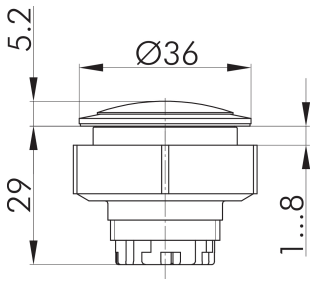

Pilot light head KRJN

Category:	Pilot lights
Series:	KOMBITAST®-R-JUWEL
Panel cut-out:	Ø 30.5 mm
Protection class:	II (protective insulation)
Degree of protection:	IP65
Illumination:	yes
With labelling option:	yes
Front bezel:	charcoal
Positive opening:	no
Shape:	round