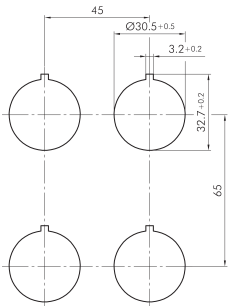

Pilot light head KRJN

Category:	Pilot lights
Series:	KOMBITAST®-R-JUWEL
Panel cut-out:	Ø 30.5 mm
Protection class:	II (protective insulation)
Degree of protection:	IP65
Illumination:	yes
With labelling option:	yes
Front bezel:	charcoal
Positive opening:	no
Shape:	round