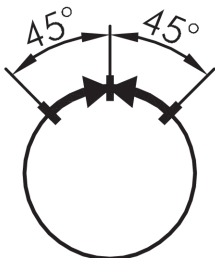

Selector head, momentary KRJVASTB

Category:	Selector switches (momentary/maintained)
Series:	KOMBITAST®-R-JUWEL
Panel cut-out:	Ø 30.5 mm
Protection class:	II (protective insulation)
Degree of protection:	IP65
Switching function:	momentary action
Illumination:	no
With labelling option:	no
Front bezel	stainless steel, polished
Positive opening:	no
Shape:	round

German
Design Award

WINNER 2014

Legend

I= Switching position >=
Spring return