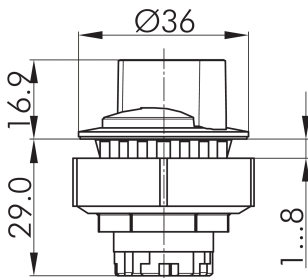

Selector head, momentary KRJVASTB

Category:	Selector switches (momentary/maintained)
Series:	KOMBITAST®-R-JUWEL
Panel cut-out:	Ø 30.5 mm
Protection class:	II (protective insulation)
Degree of protection:	IP65
Switching function:	momentary action
Illumination:	no
With labelling option:	no
Front bezel	stainless steel, polished
Positive opening:	no
Shape:	round

German
Design Award

WINNER 2014

Legend

I= Switching position >=
Spring return