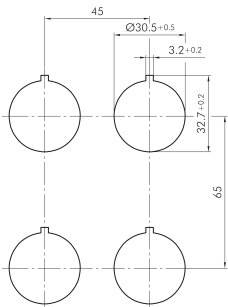

Selector head, momentary KRJVASTB

Category:	Selector switches (momentary/maintained)
Series:	KOMBITAST®-R-JUWEL
Panel cut-out:	Ø 30.5 mm
Protection class:	II (protective insulation)
Degree of protection:	IP65
Switching function:	momentary action
Illumination:	no
With labelling option:	no
Front bezel	stainless steel, polished
Positive opening:	no
Shape:	round

German
Design Award

WINNER 2014

Legend

I= Switching position >=
Spring return