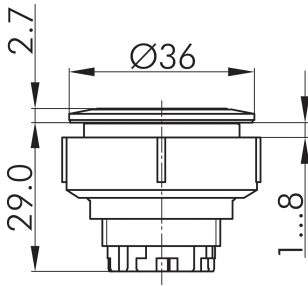

### Pushbutton head with ring illumination KRJVATLR

Description: incl. lens, inscription on request

Category: Pushbuttons  
 Series: KOMBITAST®-R-JUWEL  
 Panel cut-out: Ø 30.5 mm  
 Protection class: II (protective insulation)  
 Degree of protection: IP69K  
 Travel: 6 mm  
 Illumination: yes  
 With labelling option: yes  
 Front bezel: stainless steel, polished  
 Positive opening: no  
 Shape: round