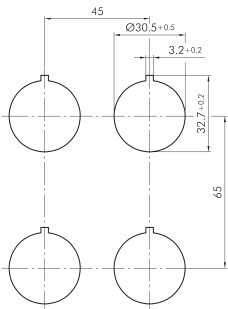

### Pushbutton head with ring illumination KRJVATLR

Description: incl. lens, inscription on request

Category: Pushbuttons  
 Series: KOMBITAST®-R-JUWEL  
 Panel cut-out: Ø 30.5 mm  
 Protection class: II (protective insulation)  
 Degree of protection: IP69K  
 Travel: 6 mm  
 Illumination: yes  
 With labelling option: yes  
 Front bezel: stainless steel, polished  
 Positive opening: no  
 Shape: round