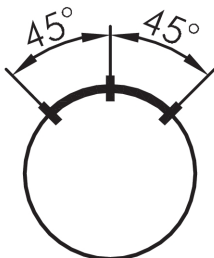

Selector head, maintained KRJVAWB

Category:	Selector switches (momentary/maintained)
Series:	KOMBITAST®-R-JUWEL
Panel cut-out:	Ø 30.5 mm
Protection class:	II (protective insulation)
Degree of protection:	IP65
Switching function:	maintained action
Illumination:	no
With labelling option:	no
Front bezel:	stainless steel, polished
Positive opening:	no
Shape:	round

German
Design Award

WINNER 2014

Legend

I= Switching position >=
Spring return