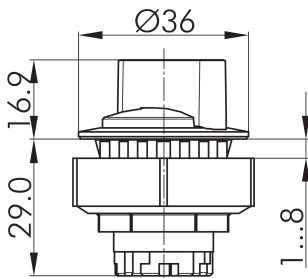

Selector head, maintained KRJVAWB

Category:	Selector switches (momentary/maintained)
Series:	KOMBITAST®-R-JUWEL
Panel cut-out:	Ø 30.5 mm
Protection class:	II (protective insulation)
Degree of protection:	IP65
Switching function:	maintained action
Illumination:	no
With labelling option:	no
Front bezel:	stainless steel, polished
Positive opening:	no
Shape:	round

German
Design Award

WINNER 2014

Legend

I= Switching position >=
Spring return