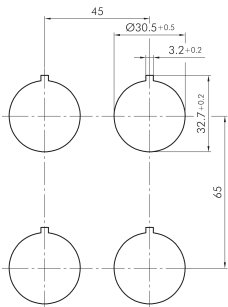

Selector head, maintained KRJVAWB

Category:	Selector switches (momentary/maintained)
Series:	KOMBITAST®-R-JUWEL
Panel cut-out:	Ø 30.5 mm
Protection class:	II (protective insulation)
Degree of protection:	IP65
Switching function:	maintained action
Illumination:	no
With labelling option:	no
Front bezel:	stainless steel, polished
Positive opening:	no
Shape:	round

German
Design Award

WINNER 2014

Legend

I= Switching position >=
Spring return