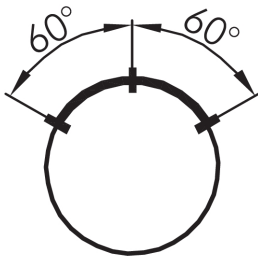

Selector head, maintained OKJWB

Category:	Selector switches (momentary/maintained)
Series:	OKTRON®JUWEL
Panel cut-out:	23 x 23 mm
Protection class:	II (protective insulation)
Degree of protection:	IP65
Illumination:	no
With labelling option:	no
Front bezel	black
Shape:	square

Legend

I= Switching position >=
Spring return