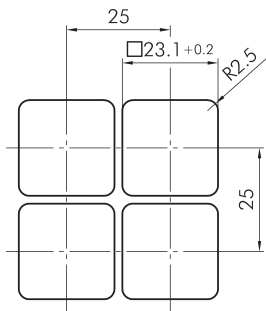

Selector head, maintained OKJWB

Category:	Selector switches (momentary/maintained)
Series:	OKTRON®JUWEL
Panel cut-out:	23 x 23 mm
Protection class:	II (protective insulation)
Degree of protection:	IP65
Illumination:	no
With labelling option:	no
Front bezel	black
Shape:	square

Legend

I= Switching position >=
Spring return