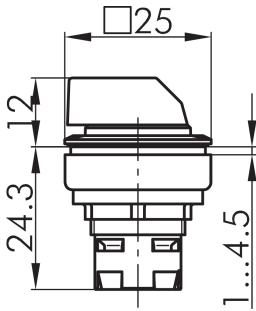

Selector head, maintained OKJWB

Category:	Selector switches (momentary/maintained)
Series:	OKTRON®JUWEL
Panel cut-out:	23 x 23 mm
Protection class:	II (protective insulation)
Degree of protection:	IP65
Illumination:	no
With labelling option:	no
Front bezel	black
Shape:	square

Legend

I= Switching position >=
Spring return