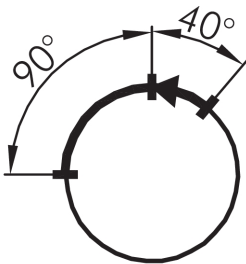

Selector head, left maintained, right momentary OKJWC

Category:	Selector switches (momentary/maintained)
Series:	OKTRON®JUWEL
Panel cut-out:	23 x 23 mm
Protection class:	II (protective insulation)
Degree of protection:	IP65
Illumination:	no
With labelling option:	no
Front bezel	black
Shape:	square

Legend

I= Switching position >=
Spring return