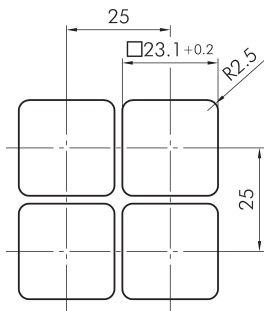

Selector head, left maintained, right momentary OKJWC

Category:	Selector switches (momentary/maintained)
Series:	OKTRON®JUWEL
Panel cut-out:	23 x 23 mm
Protection class:	II (protective insulation)
Degree of protection:	IP65
Illumination:	no
With labelling option:	no
Front bezel	black
Shape:	square

Legend

I= Switching position >=
Spring return