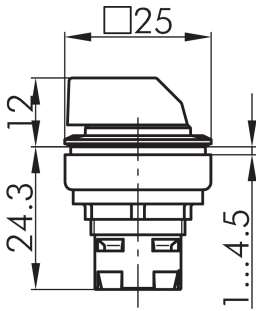

Selector head, left maintained, right momentary OKJWC

Category:	Selector switches (momentary/maintained)
Series:	OKTRON®JUWEL
Panel cut-out:	23 x 23 mm
Protection class:	II (protective insulation)
Degree of protection:	IP65
Illumination:	no
With labelling option:	no
Front bezel	black
Shape:	square

Legend

I= Switching position >=
Spring return