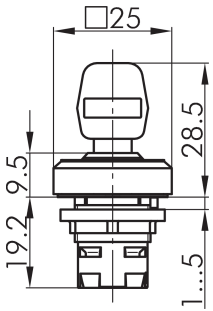

Key actuator, maintained OKSSA14

Category:	Key switches (momentary/maintained)
Series:	OKTRON®
Panel cut-out:	Ø 16.2 mm
Protection class:	II (protective insulation)
Degree of protection:	IP65
Switching function:	maintained action
Illumination:	no
With labelling option:	no
Front bezel:	charcoal
Shape:	square

Legend

I= Switching position >=
Spring return O= Key
removable position