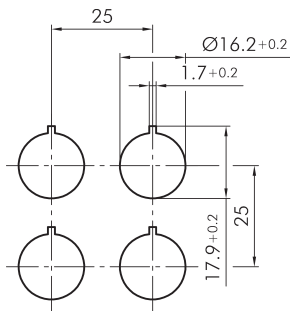

Key actuator, maintained OKSSA14

Category:	Key switches (momentary/maintained)
Series:	OKTRON®
Panel cut-out:	Ø 16.2 mm
Protection class:	II (protective insulation)
Degree of protection:	IP65
Switching function:	maintained action
Illumination:	no
With labelling option:	no
Front bezel:	charcoal
Shape:	square

Legend

I= Switching position >=
Spring return O= Key
removable position