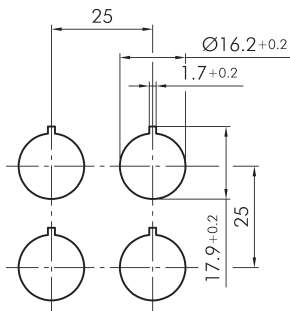

Selector head, maintained OKWA

Category:	Selector switches (momentary/maintained)
Series:	OKTRON®
Panel cut-out:	Ø 16.2 mm
Protection class:	II (protective insulation)
Degree of protection:	IP65
Switching function:	maintained action
Illumination:	no
With labelling option:	no
Front bezel:	charcoal
Shape:	square

Legend

I= Switching position >=
Spring return