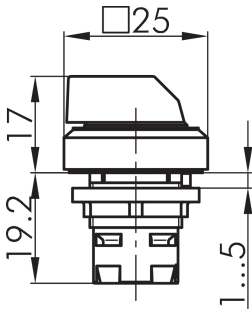

Selector head, maintained OKWA

Category:	Selector switches (momentary/maintained)
Series:	OKTRON®
Panel cut-out:	Ø 16.2 mm
Protection class:	II (protective insulation)
Degree of protection:	IP65
Switching function:	maintained action
Illumination:	no
With labelling option:	no
Front bezel:	charcoal
Shape:	square

Legend

I= Switching position >=
Spring return