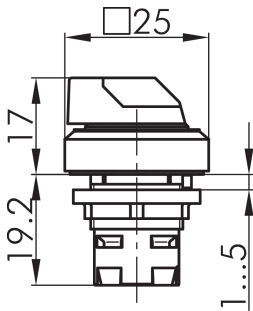

Illuminated selector head, maintained OKWAL_BL

Category:	Selector switches (momentary/maintained)
Series:	OKTRON®
Panel cut-out:	Ø 16.2 mm
Protection class:	II (protective insulation)
Degree of protection:	IP65
Switching function:	maintained action
Illumination:	yes
With labelling option:	no
Front bezel	charcoal
Knob colour	blue
Positive opening:	no
Shape:	square

Legend

I= Switching position >=
Spring return