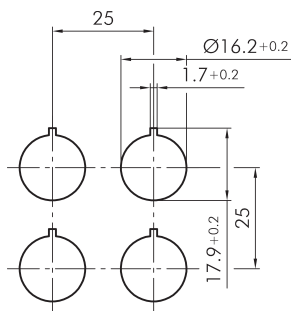

Illuminated selector head, maintained OKWAL_BL

Category:	Selector switches (momentary/maintained)
Series:	OKTRON®
Panel cut-out:	Ø 16.2 mm
Protection class:	II (protective insulation)
Degree of protection:	IP65
Switching function:	maintained action
Illumination:	yes
With labelling option:	no
Front bezel	charcoal
Knob colour	blue
Positive opening:	no
Shape:	square

Legend

I= Switching position >=
Spring return