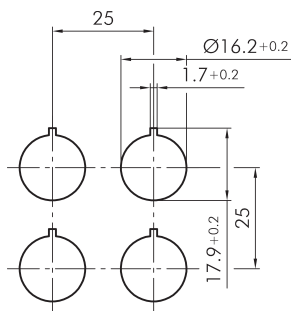

Illuminated selector head, maintained OKWAL_KL

Category:	Selector switches (momentary/maintained)
Series:	OKTRON®
Panel cut-out:	Ø 16.2 mm
Protection class:	II (protective insulation)
Degree of protection:	IP65
Switching function:	maintained action
Illumination:	yes
With labelling option:	no
Front bezel	charcoal
Knob colour	clear
Positive opening:	no
Shape:	square

Legend

I= Switching position >=
Spring return