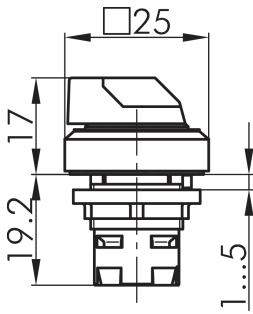

Illuminated selector head, maintained OKWAL_KL

Category:	Selector switches (momentary/maintained)
Series:	OKTRON®
Panel cut-out:	Ø 16.2 mm
Protection class:	II (protective insulation)
Degree of protection:	IP65
Switching function:	maintained action
Illumination:	yes
With labelling option:	no
Front bezel	charcoal
Knob colour	clear
Positive opening:	no
Shape:	square

Legend

I= Switching position >=
Spring return