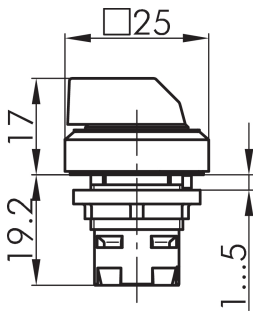

### Selector head, maintained OKWAM

Category:	Selector switches (momentary/maintained)
Series:	OKTRON®
Panel cut-out:	Ø 16.2 mm
Protection class:	II (protective insulation)
Degree of protection:	IP65
Switching function:	maintained action
Illumination:	no
With labelling option:	no
Front bezel:	silver-coloured
Positive opening:	no
Shape:	square

#### Legend

**I= Switching position >=**  
**Spring return**