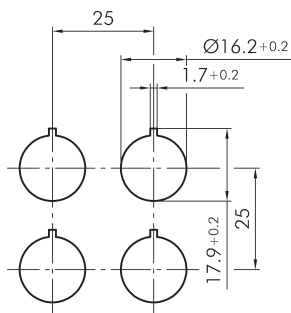

### Selector head, maintained OKWAM

Category:	Selector switches (momentary/maintained)
Series:	OKTRON®
Panel cut-out:	Ø 16.2 mm
Protection class:	II (protective insulation)
Degree of protection:	IP65
Switching function:	maintained action
Illumination:	no
With labelling option:	no
Front bezel:	silver-coloured
Positive opening:	no
Shape:	square

#### Legend

**I= Switching position >=**  
**Spring return**