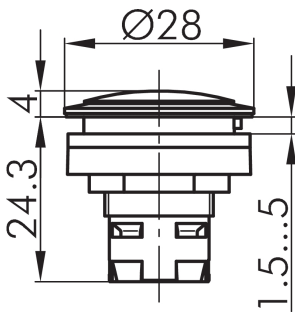

Pilot light head RRJNSW

Category:	Pilot lights
Series:	RONTRON-R-JUWEL
Panel cut-out:	Ø 22.3 mm
Degree of protection:	IP65
Illumination:	yes
With labelling option:	no
Front bezel	black
Positive opening:	no
Storage temperature:	-40°C ... 80°C
Switching position indicator:	no
Operating temperature:	-25°C ... 70°C
Shape:	round