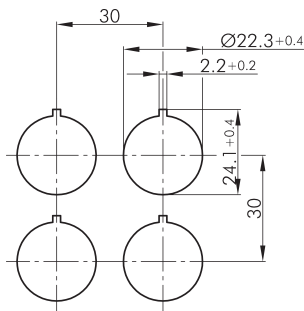

Pilot light head RRJNSW

Category:	Pilot lights
Series:	RONTRON-R-JUWEL
Panel cut-out:	Ø 22.3 mm
Degree of protection:	IP65
Illumination:	yes
With labelling option:	no
Front bezel	black
Positive opening:	no
Storage temperature:	-40°C ... 80°C
Switching position indicator:	no
Operating temperature:	-25°C ... 70°C
Shape:	round