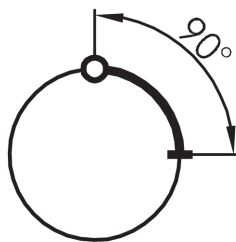

### Key actuator, maintained QXJSSA14E

Description: including two keys other lock types on request

Category: Key switches (momentary/maintained)  
 Series: QUARTRON-JUWEL®  
 Panel cut-out: 24 x 24 mm  
 Protection class: II (protective insulation)  
 Degree of protection: IP65  
 Switching function: maintained action  
 Illumination: no  
 With labelling option: no  
 Front bezel: black  
 Shape: square

#### Legend

**I= Switching position >=**  
**Spring return O= Key**  
**removable position**