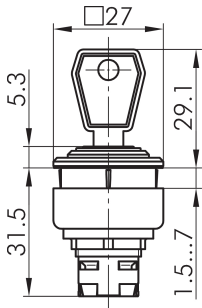

### Key actuator, maintained QXJSSA14E

Description: including two keys other lock types on request

Category: Key switches (momentary/maintained)  
 Series: QUARTRON-JUWEL®  
 Panel cut-out: 24 x 24 mm  
 Protection class: II (protective insulation)  
 Degree of protection: IP65  
 Switching function: maintained action  
 Illumination: no  
 With labelling option: no  
 Front bezel: black  
 Shape: square

#### Legend

**I= Switching position >=**  
**Spring return O= Key**  
**removable position**