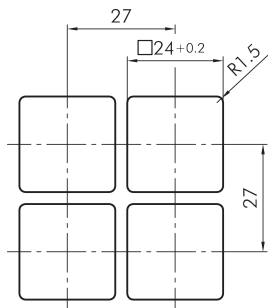

### Key actuator, maintained QXJSSA14E

Description: including two keys other lock types on request

Category: Key switches (momentary/maintained)  
 Series: QUARTRON-JUWEL®  
 Panel cut-out: 24 x 24 mm  
 Protection class: II (protective insulation)  
 Degree of protection: IP65  
 Switching function: maintained action  
 Illumination: no  
 With labelling option: no  
 Front bezel: black  
 Shape: square

#### Legend

**I= Switching position >=**  
**Spring return O= Key**  
**removable position**