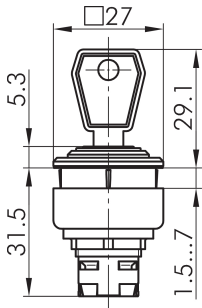

### Key actuator, maintained QXJSSA17E

Description: including two keys other lock types on request

Category: Key switches (momentary/maintained)  
 Series: QUARTRON-JUWEL®  
 Panel cut-out: 24 x 24 mm  
 Protection class: II (protective insulation)  
 Degree of protection: IP65  
 Switching function: maintained action  
 Illumination: no  
 With labelling option: no  
 Front bezel: black  
 Shape: square

#### Legend

**I= Switching position >=**  
**Spring return O= Key**  
**removable position**