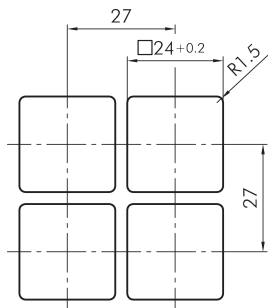

### Key actuator, maintained QXJSSA17E

Description: including two keys other lock types on request

Category: Key switches (momentary/maintained)  
 Series: QUARTRON-JUWEL®  
 Panel cut-out: 24 x 24 mm  
 Protection class: II (protective insulation)  
 Degree of protection: IP65  
 Switching function: maintained action  
 Illumination: no  
 With labelling option: no  
 Front bezel: black  
 Shape: square

#### Legend

**I= Switching position >=**  
**Spring return O= Key**  
**removable position**