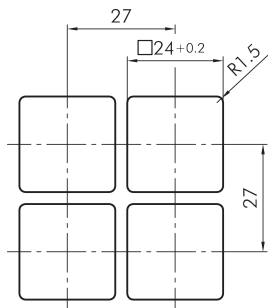

Key actuator, maintained QXJSSA18E

Description: including two keys other lock types on request

Category: Key switches (momentary/maintained)
 Series: QUARTRON-JUWEL®
 Panel cut-out: 24 x 24 mm
 Protection class: II (protective insulation)
 Degree of protection: IP65
 Switching function: maintained action
 Illumination: no
 With labelling option: no
 Front bezel: black
 Shape: square

Legend

I= Switching position >=
Spring return O= Key
removable position