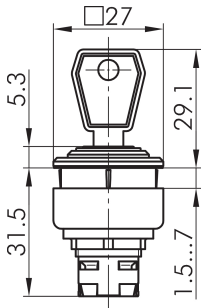

Key actuator, maintained QXJSSA18E

Description: including two keys other lock types on request

Category: Key switches (momentary/maintained)
 Series: QUARTRON-JUWEL®
 Panel cut-out: 24 x 24 mm
 Protection class: II (protective insulation)
 Degree of protection: IP65
 Switching function: maintained action
 Illumination: no
 With labelling option: no
 Front bezel: black
 Shape: square

Legend

I= Switching position >=
Spring return O= Key
removable position