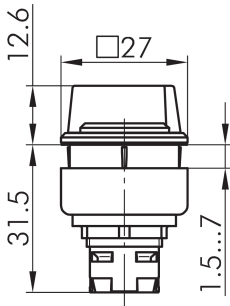

Selector head, momentary QXJSTA

Category:	Selector switches (momentary/maintained)
Series:	QUARTRON-JUWEL®
Panel cut-out:	24 x 24 mm
Protection class:	II (protective insulation)
Degree of protection:	IP65
Switching function:	momentary action
Illumination:	no
With labelling option:	no
Front bezel	black
Shape:	square

Legend

**I = Switching position > =
Spring return**