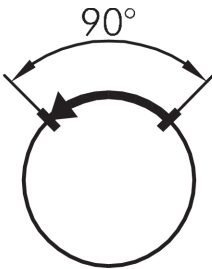

Selector head, momentary QXJSTA

Category:	Selector switches (momentary/maintained)
Series:	QUARTRON-JUWEL®
Panel cut-out:	24 x 24 mm
Protection class:	II (protective insulation)
Degree of protection:	IP65
Switching function:	momentary action
Illumination:	no
With labelling option:	no
Front bezel	black
Shape:	square

Legend

**I = Switching position > =
Spring return**