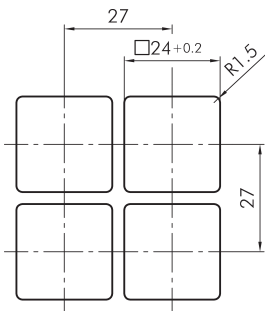

Selector head, momentary QXJSTA

Category:	Selector switches (momentary/maintained)
Series:	QUARTRON-JUWEL®
Panel cut-out:	24 x 24 mm
Protection class:	II (protective insulation)
Degree of protection:	IP65
Switching function:	momentary action
Illumination:	no
With labelling option:	no
Front bezel	black
Shape:	square

Legend

**I = Switching position > =
Spring return**