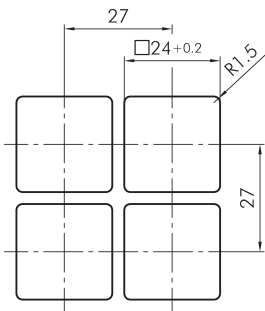

### Selector head, momentary QXJSTB

Category:	Selector switches (momentary/maintained)
Series:	QUARTRON-JUWEL®
Panel cut-out:	24 x 24 mm
Protection class:	II (protective insulation)
Degree of protection:	IP65
Switching function:	momentary action
Illumination:	no
With labelling option:	no
Front bezel	black
Shape:	square

#### Legend

**I= Switching position >=**  
**Spring return**