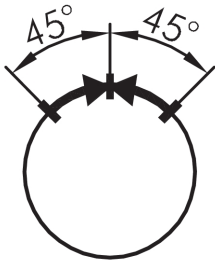

### Selector head, momentary QXJSTB

Category:	Selector switches (momentary/maintained)
Series:	QUARTRON-JUWEL®
Panel cut-out:	24 x 24 mm
Protection class:	II (protective insulation)
Degree of protection:	IP65
Switching function:	momentary action
Illumination:	no
With labelling option:	no
Front bezel	black
Shape:	square

#### Legend

**I= Switching position >=**  
**Spring return**