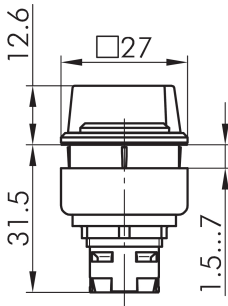

### Selector head, momentary QXJSTB

Category:	Selector switches (momentary/maintained)
Series:	QUARTRON-JUWEL®
Panel cut-out:	24 x 24 mm
Protection class:	II (protective insulation)
Degree of protection:	IP65
Switching function:	momentary action
Illumination:	no
With labelling option:	no
Front bezel	black
Shape:	square

#### Legend

**I= Switching position >=**  
**Spring return**