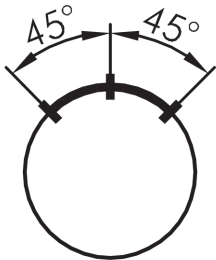

Selector head, maintained QXJWB

Category:	Selector switches (momentary/maintained)
Series:	QUARTRON-JUWEL®
Panel cut-out:	24 x 24 mm
Protection class:	II (protective insulation)
Degree of protection:	IP65
Switching function:	maintained action
Illumination:	no
With labelling option:	no
Front bezel	black
Shape:	square

Legend

I= Switching position >=
Spring return