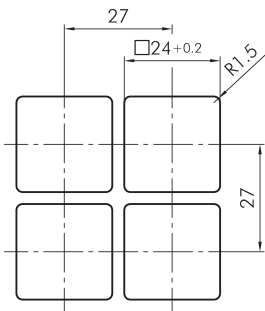

Selector head, maintained QXJWB

Category:	Selector switches (momentary/maintained)
Series:	QUARTRON-JUWEL®
Panel cut-out:	24 x 24 mm
Protection class:	II (protective insulation)
Degree of protection:	IP65
Switching function:	maintained action
Illumination:	no
With labelling option:	no
Front bezel	black
Shape:	square

Legend

I= Switching position >=
Spring return