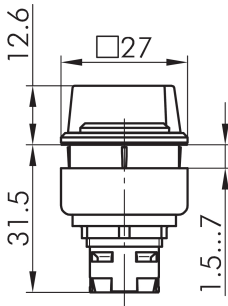

Selector head, maintained QXJWB

Category:	Selector switches (momentary/maintained)
Series:	QUARTRON-JUWEL®
Panel cut-out:	24 x 24 mm
Protection class:	II (protective insulation)
Degree of protection:	IP65
Switching function:	maintained action
Illumination:	no
With labelling option:	no
Front bezel	black
Shape:	square

Legend

I= Switching position >=
Spring return