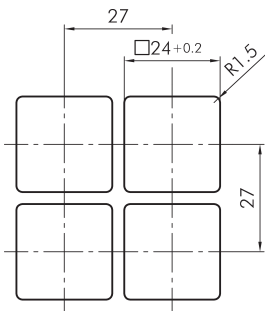

**Selector head, left maintained, right momentary QXJWC**

Category:	Selector switches (momentary/maintained)
Series:	QUARTRON-JUWEL®
Panel cut-out:	24 x 24 mm
Protection class:	II (protective insulation)
Degree of protection:	IP65
Switching function:	momentary and maintained action
Illumination:	no
With labelling option:	no
Front bezel	black
Shape:	square

**Legend**

**I= Switching position >=**  
**Spring return**