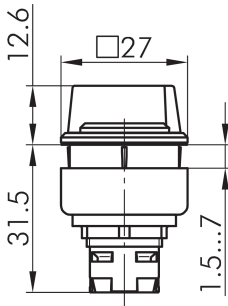

**Selector head, left maintained, right momentary QXJWC**

Category:	Selector switches (momentary/maintained)
Series:	QUARTRON-JUWEL®
Panel cut-out:	24 x 24 mm
Protection class:	II (protective insulation)
Degree of protection:	IP65
Switching function:	momentary and maintained action
Illumination:	no
With labelling option:	no
Front bezel	black
Shape:	square

**Legend**

**I= Switching position >=**  
**Spring return**