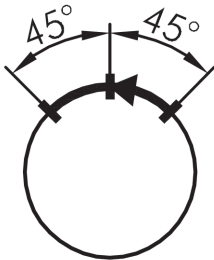

**Selector head, left maintained, right momentary QXJWC**

Category:	Selector switches (momentary/maintained)
Series:	QUARTRON-JUWEL®
Panel cut-out:	24 x 24 mm
Protection class:	II (protective insulation)
Degree of protection:	IP65
Switching function:	momentary and maintained action
Illumination:	no
With labelling option:	no
Front bezel	black
Shape:	square

**Legend**

**I= Switching position >=**  
**Spring return**