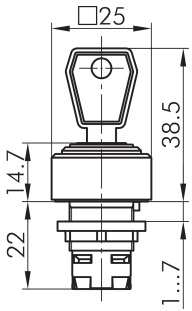

Key actuator, maintained QXSSA14E

Description: including two keys other lock types on request

Category: Key switches (momentary/maintained)
 Series: QUARTRON®
 Panel cut-out: Ø 16.2 mm
 Protection class: II (protective insulation)
 Degree of protection: IP65
 Switching function: maintained action
 Illumination: no
 With labelling option: no
 Front bezel: black
 Shape: square

Legend

I= Switching position >=
Spring return O= Key
removable position