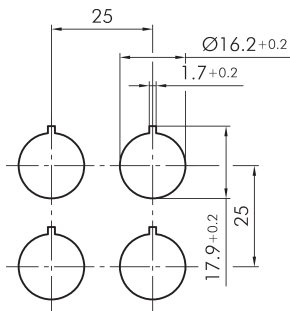

Key actuator, maintained QXSSA14E

Description: including two keys other lock types on request

Category: Key switches (momentary/maintained)
 Series: QUARTRON®
 Panel cut-out: Ø 16.2 mm
 Protection class: II (protective insulation)
 Degree of protection: IP65
 Switching function: maintained action
 Illumination: no
 With labelling option: no
 Front bezel: black
 Shape: square

Legend

I= Switching position >=
Spring return O= Key
removable position