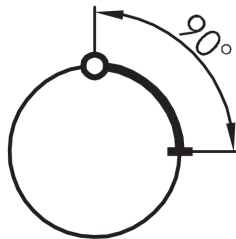

Key actuator, maintained QXSSA14E

Description: including two keys other lock types on request

Category: Key switches (momentary/maintained)
 Series: QUARTRON®
 Panel cut-out: Ø 16.2 mm
 Protection class: II (protective insulation)
 Degree of protection: IP65
 Switching function: maintained action
 Illumination: no
 With labelling option: no
 Front bezel: black
 Shape: square

Legend

I= Switching position >=
Spring return O= Key
removable position