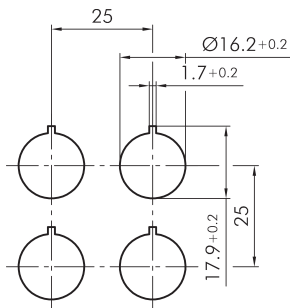

Key actuator, maintained QXSSA15E

Description: including two keys other lock types on request

Category: Key switches (momentary/maintained)
 Series: QUARTRON®
 Panel cut-out: Ø 16.2 mm
 Protection class: II (protective insulation)
 Degree of protection: IP65
 Illumination: no
 With labelling option: no
 Front bezel: black
 Shape: square

Legend

I= Switching position >=
Spring return O= Key
removable position