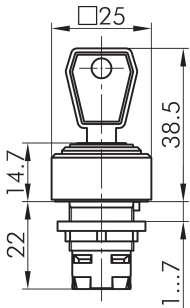

Key actuator, maintained QXSSA15E

Description: including two keys other lock types on request

Category: Key switches (momentary/maintained)
 Series: QUARTRON®
 Panel cut-out: Ø 16.2 mm
 Protection class: II (protective insulation)
 Degree of protection: IP65
 Illumination: no
 With labelling option: no
 Front bezel: black
 Shape: square

Legend

I= Switching position >=
Spring return O= Key
removable position