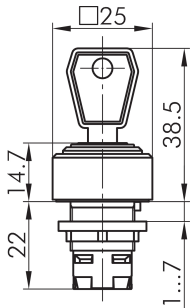

Key actuator, maintained QXSSA17E

Description: including two keys other lock types on request

Category: Key switches (momentary/maintained)
 Series: QUARTRON®
 Panel cut-out: Ø 16.2 mm
 Protection class: II (protective insulation)
 Degree of protection: IP65
 Switching function: maintained action
 Illumination: no
 With labelling option: no
 Front bezel: black
 Shape: square

Legend

I= Switching position >=
Spring return O= Key
removable position