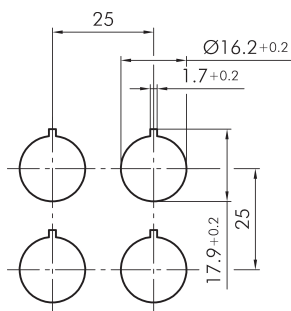

Key actuator, maintained QXSSA17E

Description: including two keys other lock types on request

Category: Key switches (momentary/maintained)
 Series: QUARTRON®
 Panel cut-out: Ø 16.2 mm
 Protection class: II (protective insulation)
 Degree of protection: IP65
 Switching function: maintained action
 Illumination: no
 With labelling option: no
 Front bezel: black
 Shape: square

Legend

I= Switching position >=
Spring return O= Key
removable position