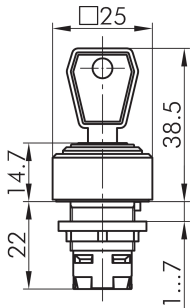

### Key actuator, maintained QXSSA18E

Description: including two keys other lock types on request

Category: Key switches (momentary/maintained)  
 Series: QUARTRON®  
 Panel cut-out: Ø 16.2 mm  
 Protection class: II (protective insulation)  
 Degree of protection: IP65  
 Switching function: maintained action  
 Illumination: no  
 With labelling option: no  
 Front bezel: black  
 Shape: square

#### Legend

**I= Switching position >=**  
**Spring return O= Key**  
**removable position**