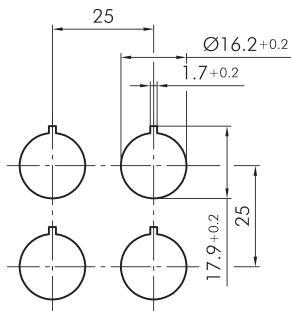

### Key actuator, maintained QXSSA18E

Description: including two keys other lock types on request

Category: Key switches (momentary/maintained)  
 Series: QUARTRON®  
 Panel cut-out: Ø 16.2 mm  
 Protection class: II (protective insulation)  
 Degree of protection: IP65  
 Switching function: maintained action  
 Illumination: no  
 With labelling option: no  
 Front bezel: black  
 Shape: square

#### Legend

**I= Switching position >=**  
**Spring return O= Key**  
**removable position**