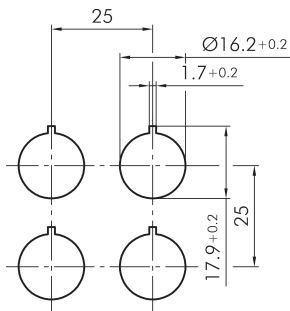

Key actuator, momentary QXSSA27E

Description: including two keys other lock types on request

Category: Key switches (momentary/maintained)
 Series: QUARTRON®
 Panel cut-out: Ø 16.2 mm
 Protection class: II (protective insulation)
 Degree of protection: IP65
 Switching function: momentary action
 Illumination: no
 With labelling option: no
 Front bezel: black
 Shape: square

Legend

I= Switching position >=
Spring return O= Key
removable position