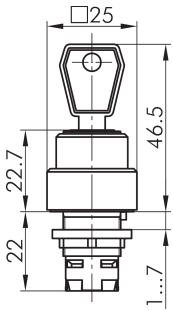

Key actuator, momentary QXSSA27E

Description: including two keys other lock types on request

Category: Key switches (momentary/maintained)
 Series: QUARTRON®
 Panel cut-out: Ø 16.2 mm
 Protection class: II (protective insulation)
 Degree of protection: IP65
 Switching function: momentary action
 Illumination: no
 With labelling option: no
 Front bezel: black
 Shape: square

Legend

I= Switching position >=
Spring return O= Key
removable position