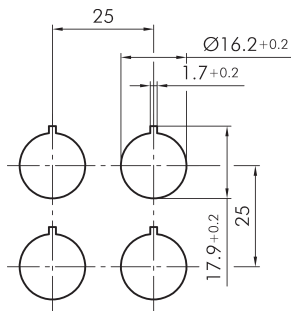

Key actuator, maintained QXSSDGA18E

Description: including two keys other lock types on request

Category: Key switches (momentary/maintained)
 Series: QUARTRON®
 Panel cut-out: Ø 16.2 mm
 Protection class: II (protective insulation)
 Degree of protection: IP65
 Switching function: maintained action
 Illumination: no
 With labelling option: no
 Front bezel: charcoal
 Positive opening: no
 Shape: square

Legend

I= Switching position >=
Spring return O= Key
removable position