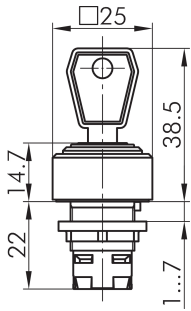

Key actuator, maintained QXSSDGA18E

Description: including two keys other lock types on request

Category: Key switches (momentary/maintained)
 Series: QUARTRON®
 Panel cut-out: Ø 16.2 mm
 Protection class: II (protective insulation)
 Degree of protection: IP65
 Switching function: maintained action
 Illumination: no
 With labelling option: no
 Front bezel: charcoal
 Positive opening: no
 Shape: square

Legend

I= Switching position >=
Spring return O= Key
removable position