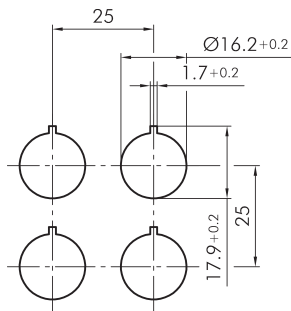

Selector head, momentary QXSTA

| | |
|------------------------|--|
| Category: | Selector switches (momentary/maintained) |
| Series: | QUARTRON® |
| Panel cut-out: | Ø 16.2 mm |
| Protection class: | II (protective insulation) |
| Degree of protection: | IP65 |
| Switching function: | momentary action |
| Illumination: | no |
| With labelling option: | no |
| Front bezel | black |
| Shape: | square |

Legend

**I = Switching position > =
Spring return**