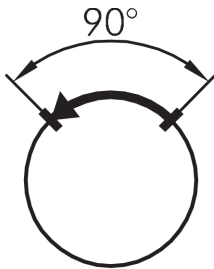

Selector head, momentary QXSTA

| | |
|------------------------|--|
| Category: | Selector switches (momentary/maintained) |
| Series: | QUARTRON® |
| Panel cut-out: | Ø 16.2 mm |
| Protection class: | II (protective insulation) |
| Degree of protection: | IP65 |
| Switching function: | momentary action |
| Illumination: | no |
| With labelling option: | no |
| Front bezel | black |
| Shape: | square |

Legend

**I = Switching position > =
Spring return**