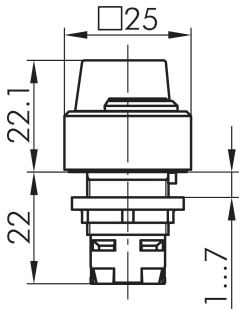

Selector head, momentary QXSTA

| | |
|------------------------|--|
| Category: | Selector switches (momentary/maintained) |
| Series: | QUARTRON® |
| Panel cut-out: | Ø 16.2 mm |
| Protection class: | II (protective insulation) |
| Degree of protection: | IP65 |
| Switching function: | momentary action |
| Illumination: | no |
| With labelling option: | no |
| Front bezel | black |
| Shape: | square |

Legend

**I = Switching position > =
Spring return**