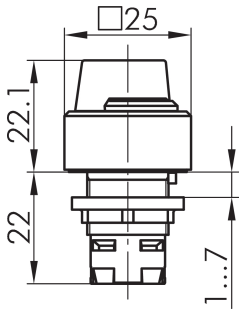

Selector head, momentary QXSTB

Category:	Selector switches (momentary/maintained)
Series:	QUARTRON®
Panel cut-out:	Ø 16.2 mm
Protection class:	II (protective insulation)
Degree of protection:	IP65
Switching function:	momentary action
Illumination:	no
With labelling option:	no
Front bezel	black
Shape:	square

Legend

I= Switching position >=
Spring return