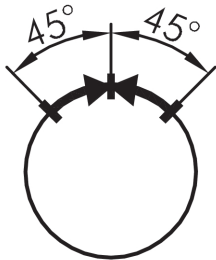

Selector head, momentary QXSTB

Category:	Selector switches (momentary/maintained)
Series:	QUARTRON®
Panel cut-out:	Ø 16.2 mm
Protection class:	II (protective insulation)
Degree of protection:	IP65
Switching function:	momentary action
Illumination:	no
With labelling option:	no
Front bezel	black
Shape:	square

Legend

I= Switching position >=
Spring return