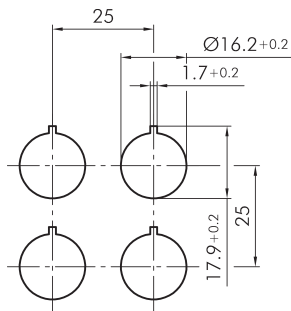

Selector head, momentary QXSTB

Category:	Selector switches (momentary/maintained)
Series:	QUARTRON®
Panel cut-out:	Ø 16.2 mm
Protection class:	II (protective insulation)
Degree of protection:	IP65
Switching function:	momentary action
Illumination:	no
With labelling option:	no
Front bezel	black
Shape:	square

Legend

I= Switching position >=
Spring return