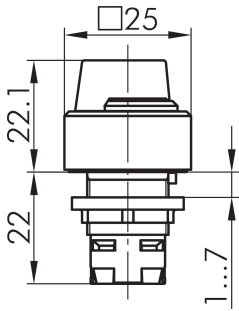

### Selector head, maintained QXWA

Category:	Selector switches (momentary/maintained)
Series:	QUARTRON®
Panel cut-out:	Ø 16.2 mm
Protection class:	II (protective insulation)
Degree of protection:	IP65
Illumination:	no
With labelling option:	no
Front bezel:	black
Shape:	square

#### Legend

**I = Switching position > =  
Spring return**