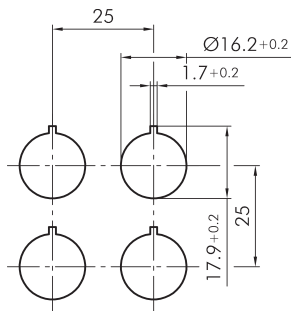

### Selector head, maintained QXWA

Category:	Selector switches (momentary/maintained)
Series:	QUARTRON®
Panel cut-out:	Ø 16.2 mm
Protection class:	II (protective insulation)
Degree of protection:	IP65
Illumination:	no
With labelling option:	no
Front bezel:	black
Shape:	square

#### Legend

**I = Switching position > =  
Spring return**