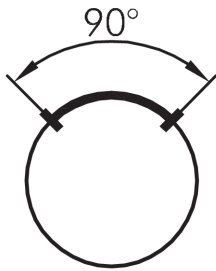

### Selector head, maintained QXWA

Category:	Selector switches (momentary/maintained)
Series:	QUARTRON®
Panel cut-out:	Ø 16.2 mm
Protection class:	II (protective insulation)
Degree of protection:	IP65
Illumination:	no
With labelling option:	no
Front bezel:	black
Shape:	square

#### Legend

**I = Switching position > =  
Spring return**