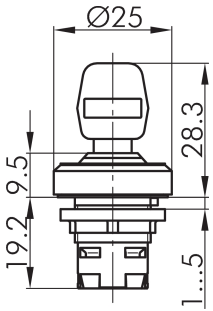

Key actuator, maintained RKSSA12

Description: including two keys other lock types on request

Category: Key switches (momentary/maintained)
 Series: OKTRON®-R
 Panel cut-out: Ø 16.2 mm
 Protection class: II (protective insulation)
 Degree of protection: IP65
 Illumination: no
 With labelling option: no
 Front bezel: charcoal
 Shape: round

Legend

I= Switching position >=
Spring return O= Key
removable position