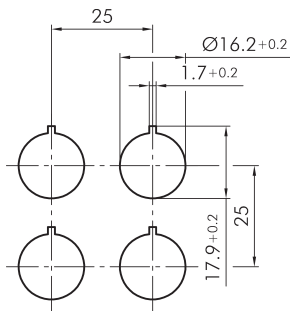

Key actuator, maintained RKSSA12

Description: including two keys other lock types on request

Category: Key switches (momentary/maintained)
 Series: OKTRON®-R
 Panel cut-out: Ø 16.2 mm
 Protection class: II (protective insulation)
 Degree of protection: IP65
 Illumination: no
 With labelling option: no
 Front bezel: charcoal
 Shape: round

Legend

I= Switching position >=
Spring return O= Key
removable position