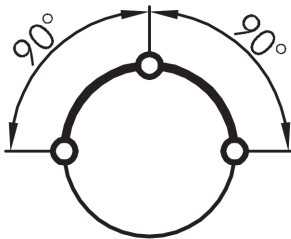

Key actuator, maintained RKSSA12

Description: including two keys other lock types on request

Category: Key switches (momentary/maintained)
 Series: OKTRON®-R
 Panel cut-out: Ø 16.2 mm
 Protection class: II (protective insulation)
 Degree of protection: IP65
 Illumination: no
 With labelling option: no
 Front bezel: charcoal
 Shape: round

Legend

I= Switching position >=
Spring return O= Key
removable position