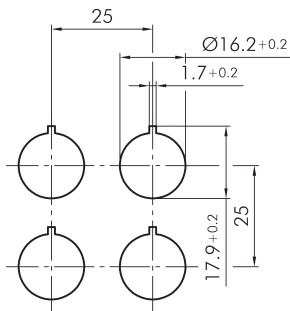

Key actuator, maintained RKSSA13

Category:	Key switches (momentary/maintained)
Series:	OKTRON®-R
Panel cut-out:	Ø 16.2 mm
Protection class:	II (protective insulation)
Degree of protection:	IP65
Illumination:	no
With labelling option:	no
Front bezel	charcoal
Shape:	round

Legend

I= Switching position >=
Spring return O= Key
removable position