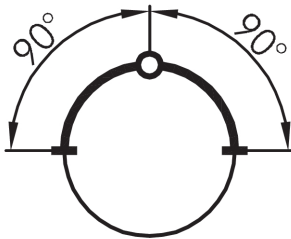

Key actuator, maintained RKSSA13

Category:	Key switches (momentary/maintained)
Series:	OKTRON®-R
Panel cut-out:	Ø 16.2 mm
Protection class:	II (protective insulation)
Degree of protection:	IP65
Illumination:	no
With labelling option:	no
Front bezel	charcoal
Shape:	round

Legend

I= Switching position >=
Spring return O= Key
removable position