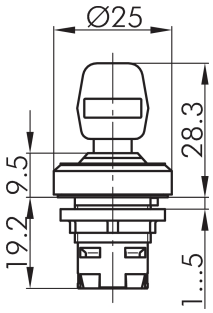

Key actuator, maintained RKSSA13

Category:	Key switches (momentary/maintained)
Series:	OKTRON®-R
Panel cut-out:	Ø 16.2 mm
Protection class:	II (protective insulation)
Degree of protection:	IP65
Illumination:	no
With labelling option:	no
Front bezel	charcoal
Shape:	round

Legend

I= Switching position >=
Spring return O= Key
removable position