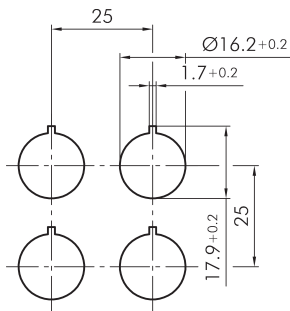

Key actuator, maintained RKSSA14

Category:	Key switches (momentary/maintained)
Series:	OKTRON®-R
Panel cut-out:	Ø 16.2 mm
Protection class:	II (protective insulation)
Degree of protection:	IP65
Illumination:	no
With labelling option:	no
Front bezel	charcoal
Shape:	round

Legend

I= Switching position >=
Spring return O= Key
removable position