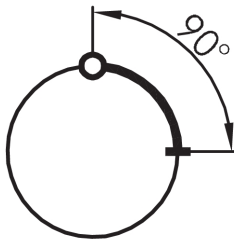

Key actuator, maintained RKSSA14

Category:	Key switches (momentary/maintained)
Series:	OKTRON®-R
Panel cut-out:	Ø 16.2 mm
Protection class:	II (protective insulation)
Degree of protection:	IP65
Illumination:	no
With labelling option:	no
Front bezel	charcoal
Shape:	round

Legend

I= Switching position >=
Spring return O= Key
removable position