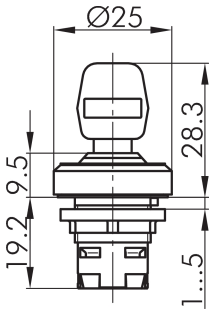

Key actuator, maintained RKSSA14

Category:	Key switches (momentary/maintained)
Series:	OKTRON®-R
Panel cut-out:	Ø 16.2 mm
Protection class:	II (protective insulation)
Degree of protection:	IP65
Illumination:	no
With labelling option:	no
Front bezel	charcoal
Shape:	round

Legend

I= Switching position >=
Spring return O= Key
removable position