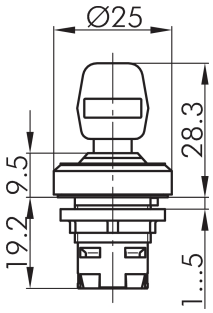

Key actuator, left maintained, right momentary RKSSA25

Category:	Key switches (momentary/maintained)
Series:	OKTRON®-R
Panel cut-out:	Ø 16.2 mm
Illumination:	no
With labelling option:	no
Front bezel:	charcoal
Shape:	round

Legend

I= Switching position >=
Spring return O= Key
removable position