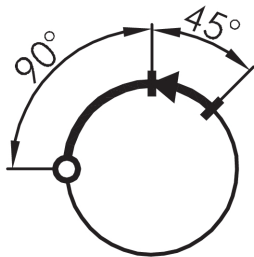

Key actuator, left maintained, right momentary RKSSA25

Category:	Key switches (momentary/maintained)
Series:	OKTRON®-R
Panel cut-out:	Ø 16.2 mm
Illumination:	no
With labelling option:	no
Front bezel:	charcoal
Shape:	round

Legend

I= Switching position >=
Spring return O= Key
removable position