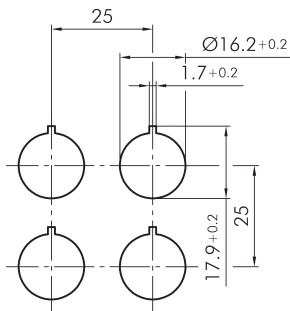

Key actuator, left maintained, right momentary RKSSA25

Category:	Key switches (momentary/maintained)
Series:	OKTRON®-R
Panel cut-out:	Ø 16.2 mm
Illumination:	no
With labelling option:	no
Front bezel:	charcoal
Shape:	round

Legend

I= Switching position >=
Spring return O= Key
removable position