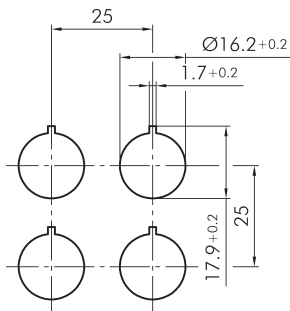

Selector head, momentary RKSTA

Category:	Selector switches (momentary/maintained)
Series:	OKTRON®-R
Panel cut-out:	Ø 16.2 mm
Protection class:	II (protective insulation)
Degree of protection:	IP65
Illumination:	no
With labelling option:	no
Front bezel:	charcoal
Shape:	round

Legend

I= Switching position >=
Spring return