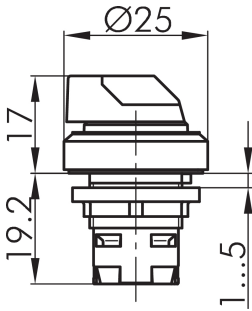

Selector head, momentary RKSTA

Category:	Selector switches (momentary/maintained)
Series:	OKTRON®-R
Panel cut-out:	Ø 16.2 mm
Protection class:	II (protective insulation)
Degree of protection:	IP65
Illumination:	no
With labelling option:	no
Front bezel:	charcoal
Shape:	round

Legend

I= Switching position >=
Spring return