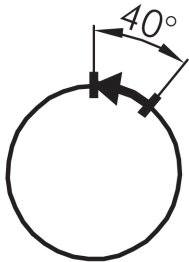

Selector head, momentary RKSTA

Category:	Selector switches (momentary/maintained)
Series:	OKTRON®-R
Panel cut-out:	Ø 16.2 mm
Protection class:	II (protective insulation)
Degree of protection:	IP65
Illumination:	no
With labelling option:	no
Front bezel:	charcoal
Shape:	round

Legend

I= Switching position >=
Spring return