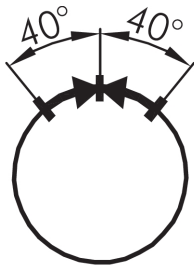

Selector head, momentary RKSTB

Category:	Selector switches (momentary/maintained)
Series:	OKTRON®-R
Panel cut-out:	Ø 16.2 mm
Protection class:	II (protective insulation)
Degree of protection:	IP65
Illumination:	no
With labelling option:	no
Front bezel:	charcoal
Shape:	round

Legend

I= Switching position >=
Spring return