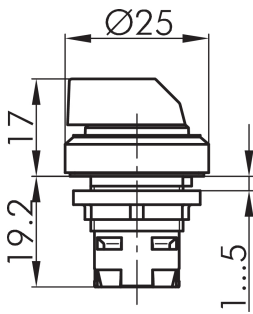

Selector head, momentary RKSTB

Category:	Selector switches (momentary/maintained)
Series:	OKTRON®-R
Panel cut-out:	Ø 16.2 mm
Protection class:	II (protective insulation)
Degree of protection:	IP65
Illumination:	no
With labelling option:	no
Front bezel:	charcoal
Shape:	round

Legend

I= Switching position >=
Spring return