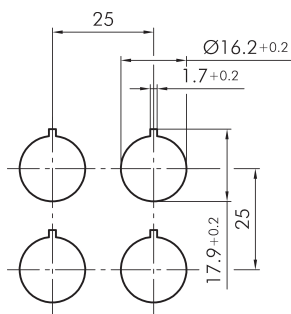

Selector head, momentary RKSTB

Category:	Selector switches (momentary/maintained)
Series:	OKTRON®-R
Panel cut-out:	Ø 16.2 mm
Protection class:	II (protective insulation)
Degree of protection:	IP65
Illumination:	no
With labelling option:	no
Front bezel:	charcoal
Shape:	round

Legend

I= Switching position >=
Spring return