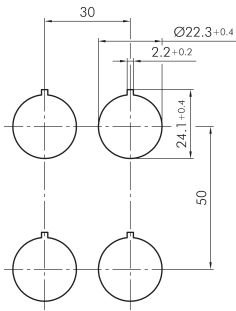

Key actuator, maintained RMCSA13E

Description: including two keys, other lock types on request

Category: Key switches (momentary/maintained)
 Series: RONDEX-M
 Panel cut-out: Ø 22.3 mm
 Protection class: II (protective insulation)
 Degree of protection: IP65
 Switching function: maintained action
 Illumination: no
 With labelling option: no
 Front bezel: metallic/charcoal
 Shape: round

Legend

I = Switching position >=
Spring return O = Key
removable position