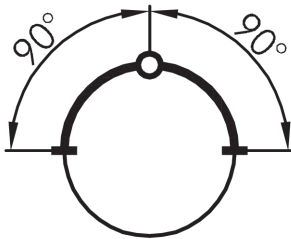

Key actuator, maintained RMCSA13E

Description: including two keys, other lock types on request

Category: Key switches (momentary/maintained)
 Series: RONDEX-M
 Panel cut-out: Ø 22.3 mm
 Protection class: II (protective insulation)
 Degree of protection: IP65
 Switching function: maintained action
 Illumination: no
 With labelling option: no
 Front bezel: metallic/charcoal
 Shape: round

Legend

I = Switching position >=
Spring return O = Key
removable position