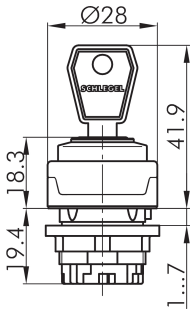

Key actuator, maintained RMCSA13E

Description: including two keys, other lock types on request

Category: Key switches (momentary/maintained)
 Series: RONDEX-M
 Panel cut-out: Ø 22.3 mm
 Protection class: II (protective insulation)
 Degree of protection: IP65
 Switching function: maintained action
 Illumination: no
 With labelling option: no
 Front bezel: metallic/charcoal
 Shape: round

Legend

I = Switching position >=
Spring return O = Key
removable position