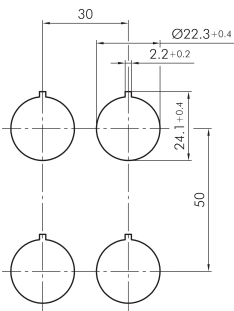

### Key actuator, maintained RMSSA18E

Description: including two keys, other lock types on request

Category: Key switches (momentary/maintained)  
 Series: RONDEX-M  
 Panel cut-out: Ø 22.3 mm  
 Protection class: II (protective insulation)  
 Degree of protection: IP65  
 Switching function: maintained action  
 Illumination: no  
 With labelling option: no  
 Front bezel: metallic/charcoal  
 Shape: round

#### Legend

**I**= Switching position >=  
**S**pring return **O**= Key  
removable position