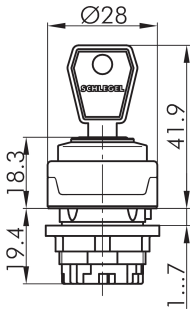

### Key actuator, maintained RMSSA18E

Description: including two keys, other lock types on request

Category: Key switches (momentary/maintained)  
 Series: RONDEX-M  
 Panel cut-out: Ø 22.3 mm  
 Protection class: II (protective insulation)  
 Degree of protection: IP65  
 Switching function: maintained action  
 Illumination: no  
 With labelling option: no  
 Front bezel: metallic/charcoal  
 Shape: round

#### Legend

**I**= Switching position >=  
**S**pring return **O**= Key  
removable position