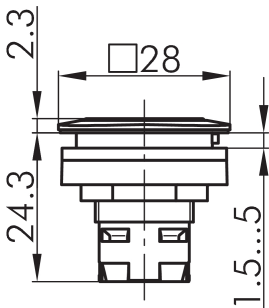

### Pushbutton head RQJT

Category:	Pushbuttons
Series:	RONTRON-Q-JUWEL
Panel cut-out:	Ø 22.3 mm
Protection class:	II (protective insulation)
Degree of protection:	IP65
Travel:	3 mm
Illumination:	yes
With labelling option:	yes
Front bezel	silver-coloured
Shape:	rounded square