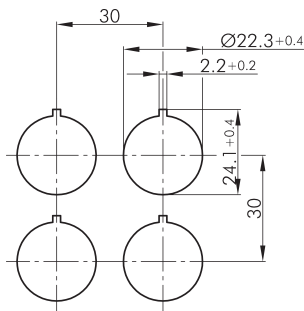

### Pushbutton head RQJT

Category:	Pushbuttons
Series:	RONTRON-Q-JUWEL
Panel cut-out:	Ø 22.3 mm
Protection class:	II (protective insulation)
Degree of protection:	IP65
Travel:	3 mm
Illumination:	yes
With labelling option:	yes
Front bezel	silver-coloured
Shape:	rounded square