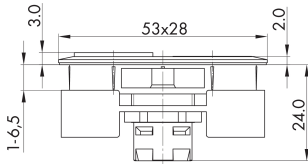

**Double pushbutton head with ring illumination and high, red lens, silver-coloured RRJDTLRHGR**

Category:	Pushbuttons
Series:	RONTRON-R-JUWEL
Panel cut-out:	22.5 x 47.5 mm
Protection class:	II (protective insulation)
Degree of protection:	IP65
Travel:	3 mm
Illumination:	yes
With labelling option:	no
Front bezel	silver-coloured
Lens	red/green
Shape:	rounded rectangle