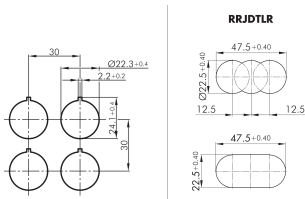

**Double pushbutton head with ring illumination and high, red lens, silver-coloured RRJDTLRHGR**

Category:	Pushbuttons
Series:	RONTRON-R-JUWEL
Panel cut-out:	22.5 x 47.5 mm
Protection class:	II (protective insulation)
Degree of protection:	IP65
Travel:	3 mm
Illumination:	yes
With labelling option:	no
Front bezel	silver-coloured
Lens	red/green
Shape:	rounded rectangle